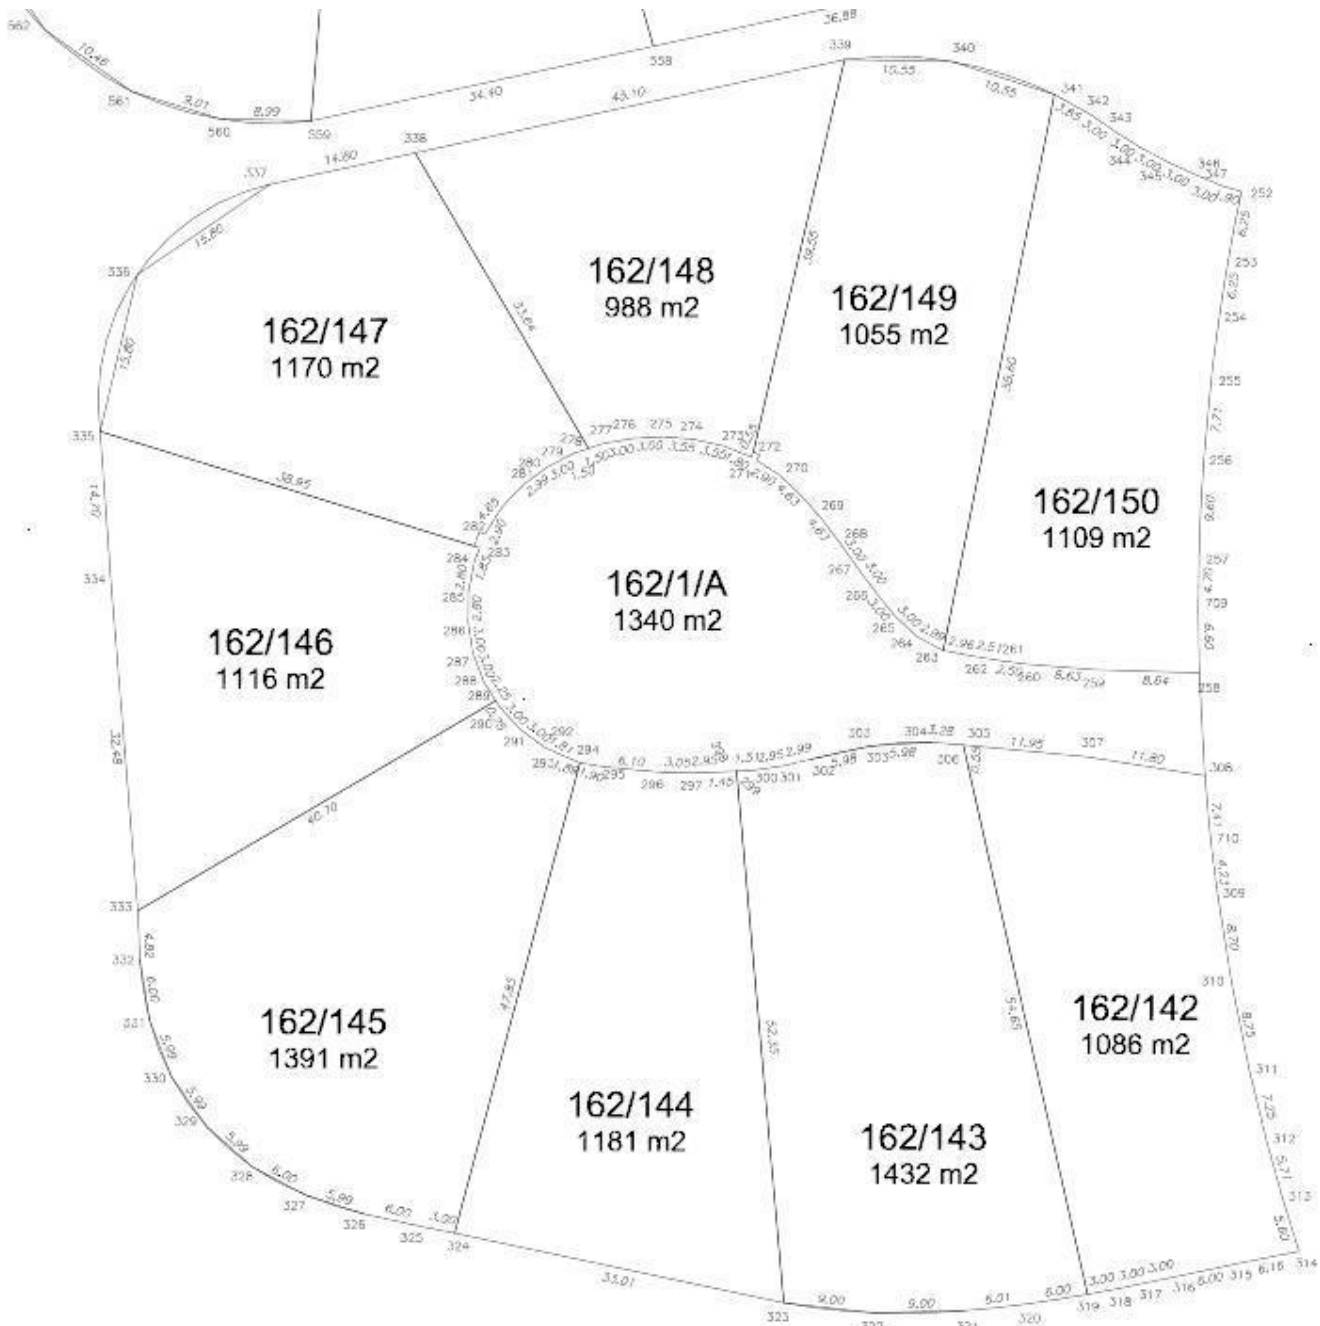

# STATENICE – PROJECT --- A LifeStyle Community Villa Land Parcel LOTS in Cluster – A

First Two **“SHOW-VILLAS”** are on Parcels 162/145 and 162/143

For Information on Availability of any particular lot and to arrange for an on-site inspection of the lots and show-villas please contact **JUDr. Milan Vacek**, [www.Vacek.cz](http://www.Vacek.cz) and [www.CzechRealty.com](http://www.CzechRealty.com) at: +420 602 38 66 44 or [milan@vacek.cz](mailto:milan@vacek.cz).